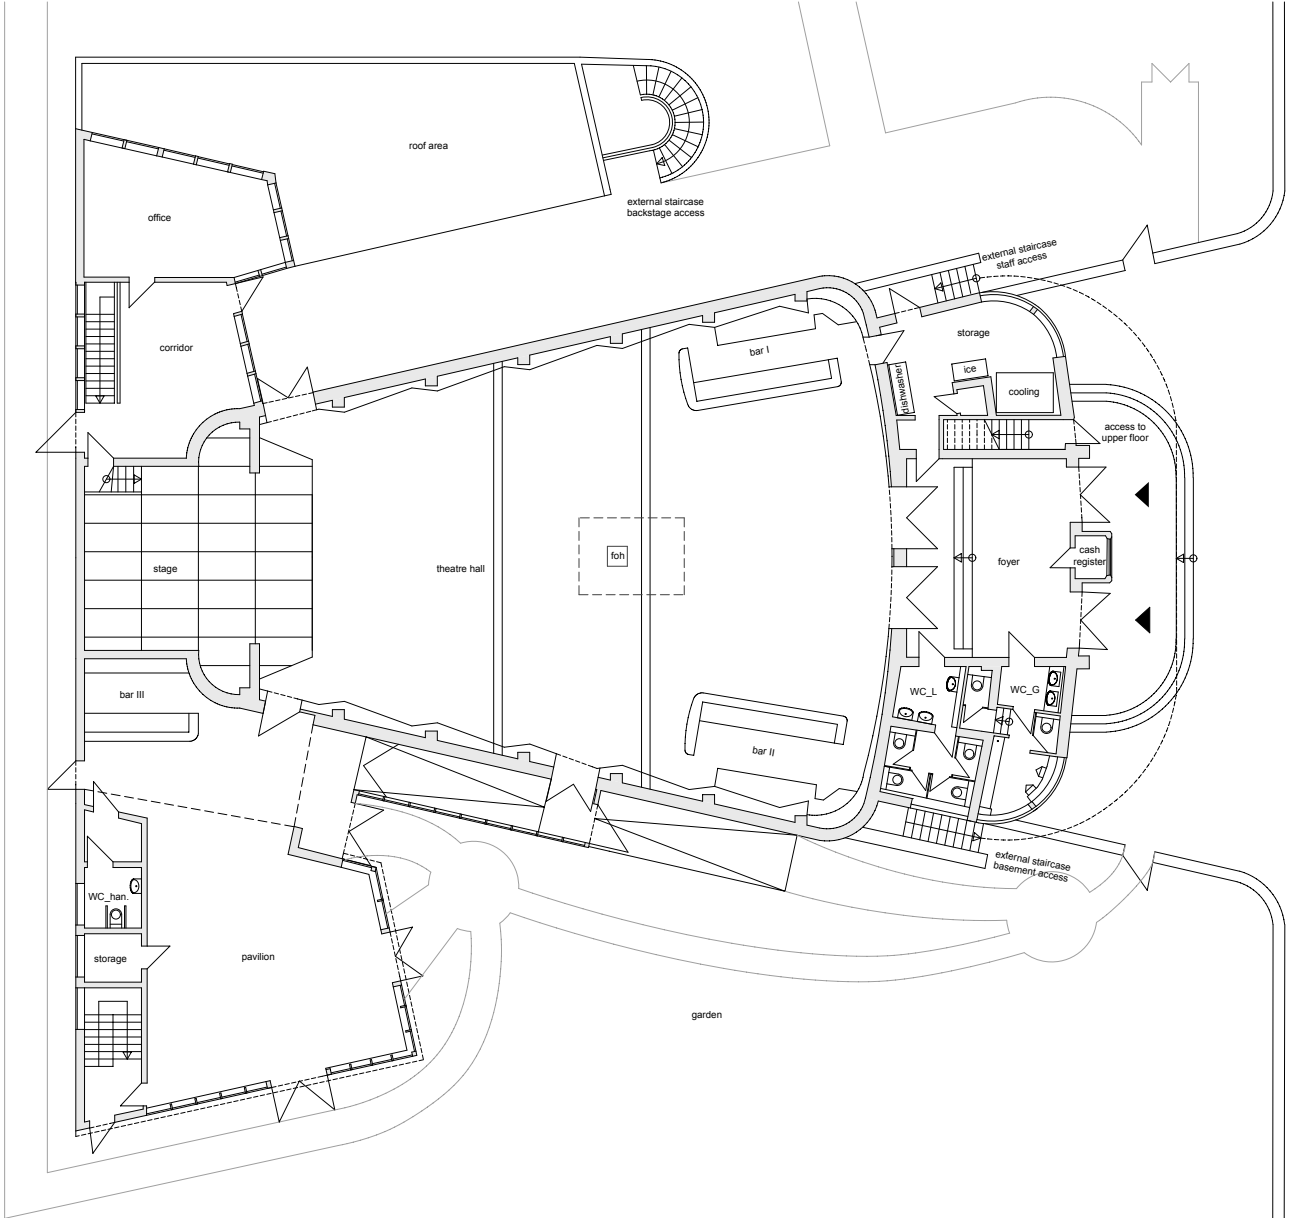

Stage

Width	6,00 m	Portal	5,00 m	Load in	25 m flat
Height	1,20 m	Clearance edge of fronttruss	2,90 m		
Depth	8,00 m				

Platforms	8 x Bütec 2 m x 1 m
	2 x Bütec 2 m x 0,50 m
	16 x 30 cm Legs
	32 x 40 cm Legs
	8 x 80 cm Legs
	16 x 100 cm Legs
	25 x Brackets

Wireless Network

Network: CT_Backstage

Password: BowlingForColumbia

Floor Plan

Ground Floor

Ground Floor (cross section)

Basement

Parking