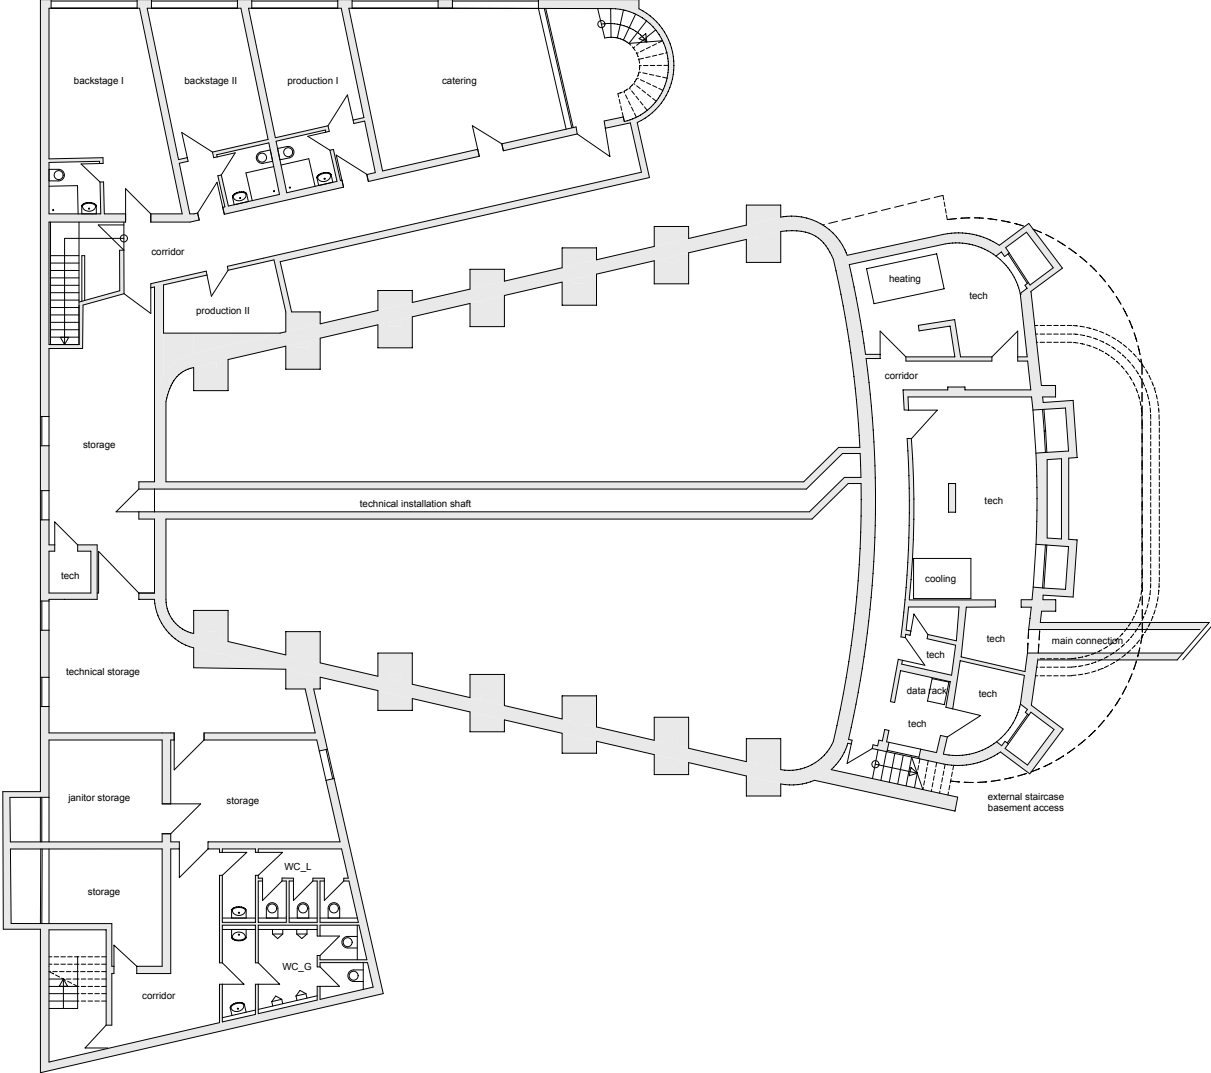

Wireless Network

Network: CT_Backstage

Password: BowlingForColumbia

Floor Plan

Ground Floor

Ground Floor (cross section)

Basement

Parking