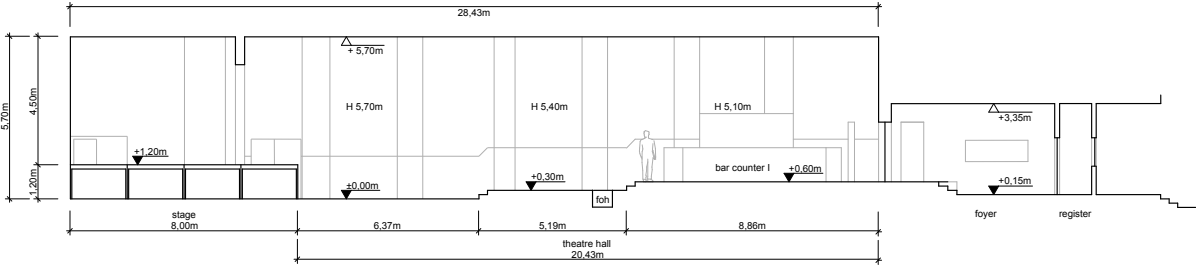

Stage

Width	6,00 m	Portal	5,00 m	Load in	25 m flat
Height	1,20 m	Clearance edge of fronttruss	2,90 m		
Depth	8,00 m				

Platforms	8 x Bütec 2 m x 1 m
	2 x Bütec 2 m x 0,50 m
	16 x 30 cm Legs
	32 x 40 cm Legs
	8 x 80 cm Legs
	16 x 100 cm Legs
	25 x Brackets

Hall

Standing Capacity	800
Seating Capacity	380

Facilities

Dressing Rooms

two well furnished rooms for five to eight persons / including toilet and shower

Production Offices

two rooms / one with toilet and shower / one useable as dressing room

Wireless Network

Network: CT_Backstage

Password: BowlingForColumbia

Floor Plan

Ground Floor

Ground Floor (cross section)

Basement

Parking