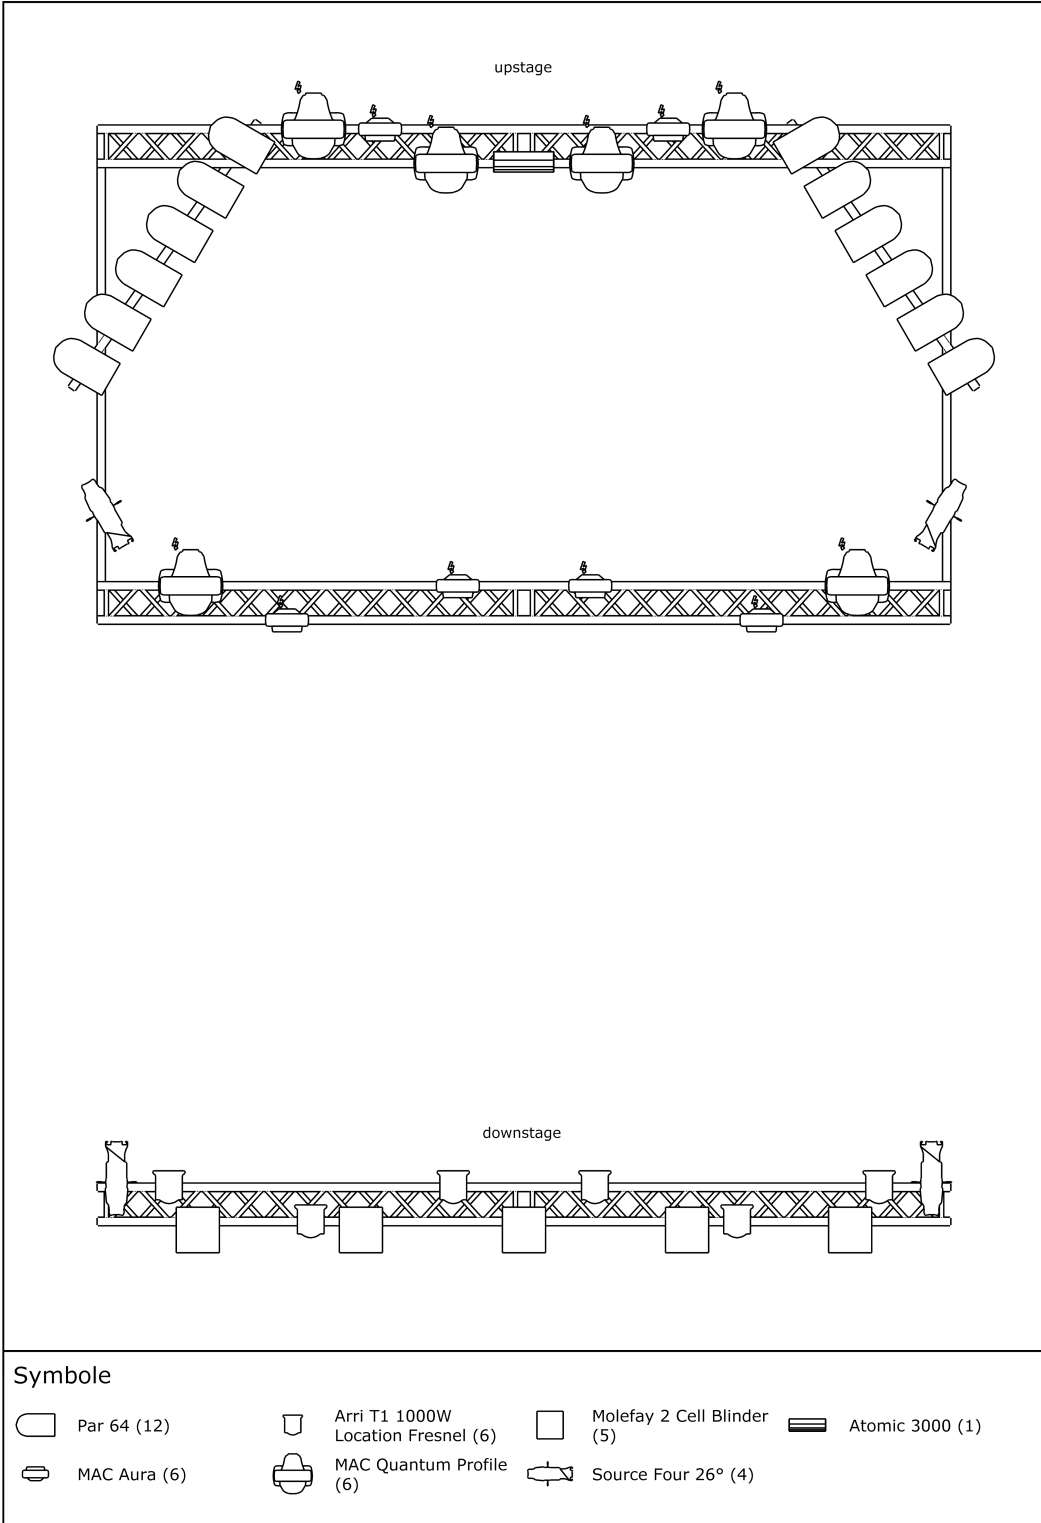

Power

1 x 32 A CEE 3-Phase 400 V

1 x 16 A CEE 3-Phase 400 V

3 x 16 A Schuko single Phase 230 V

1 x Adapter 32 A to 63 A CEE 3-phase 400 V