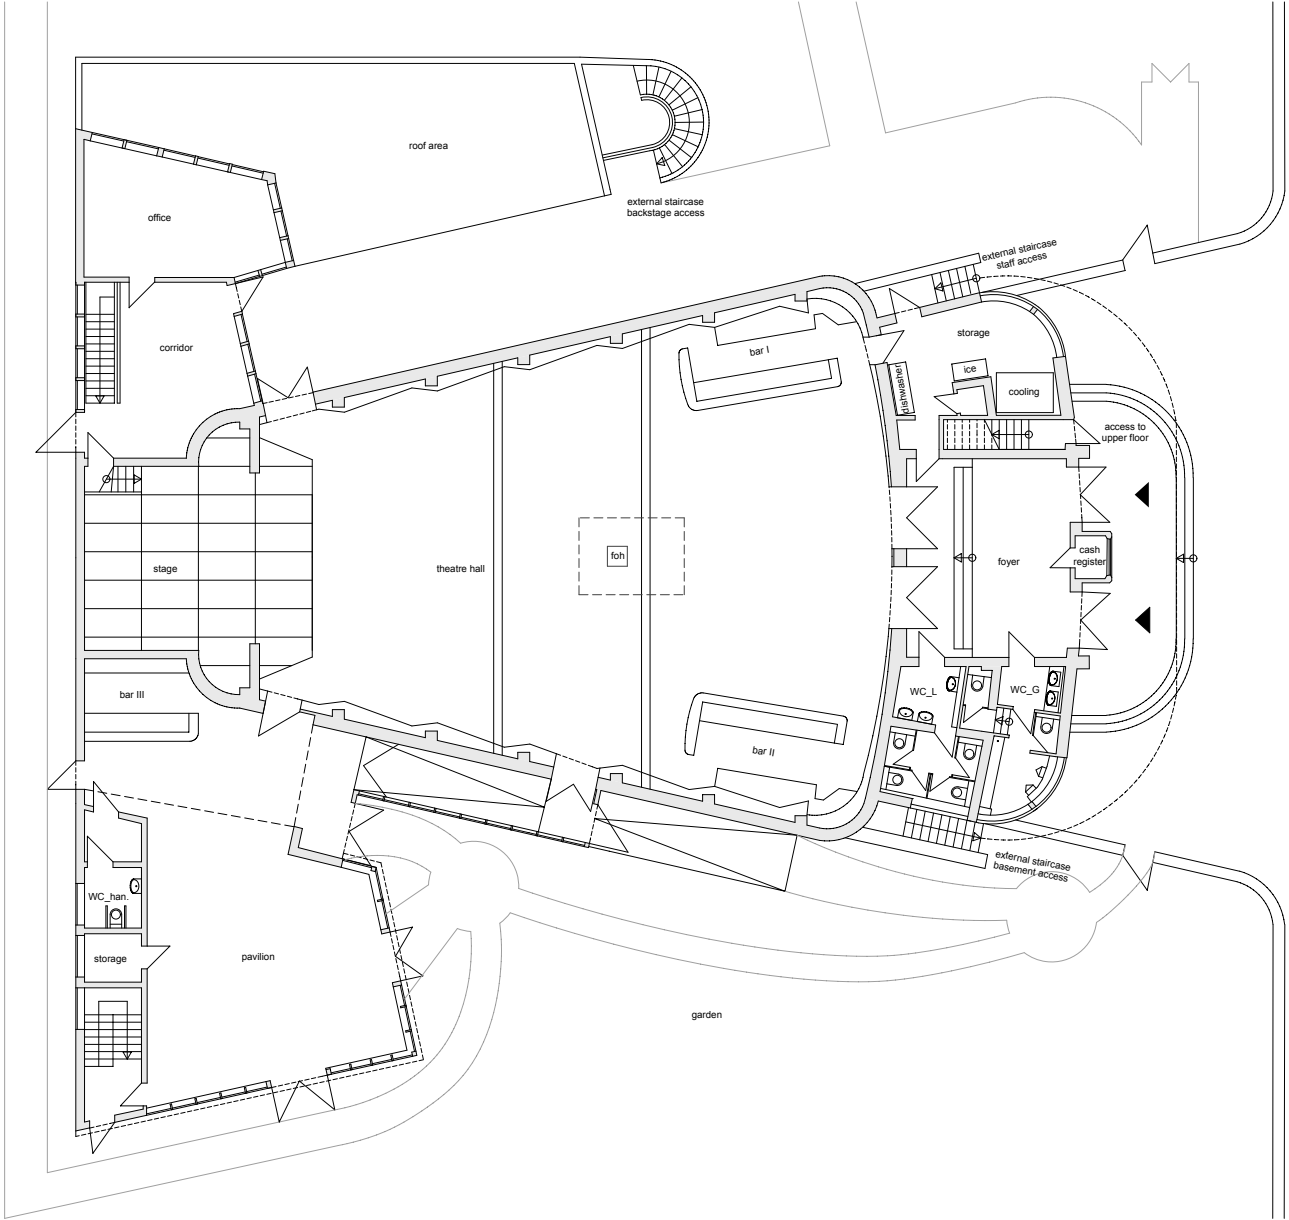

Floor Plan

Ground Floor

Ground Floor (cross section)