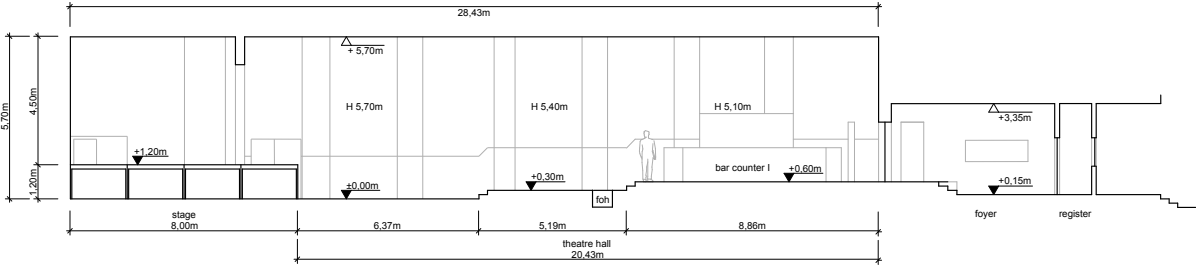

Floor Plan

Ground Floor

Ground Floor (cross section)