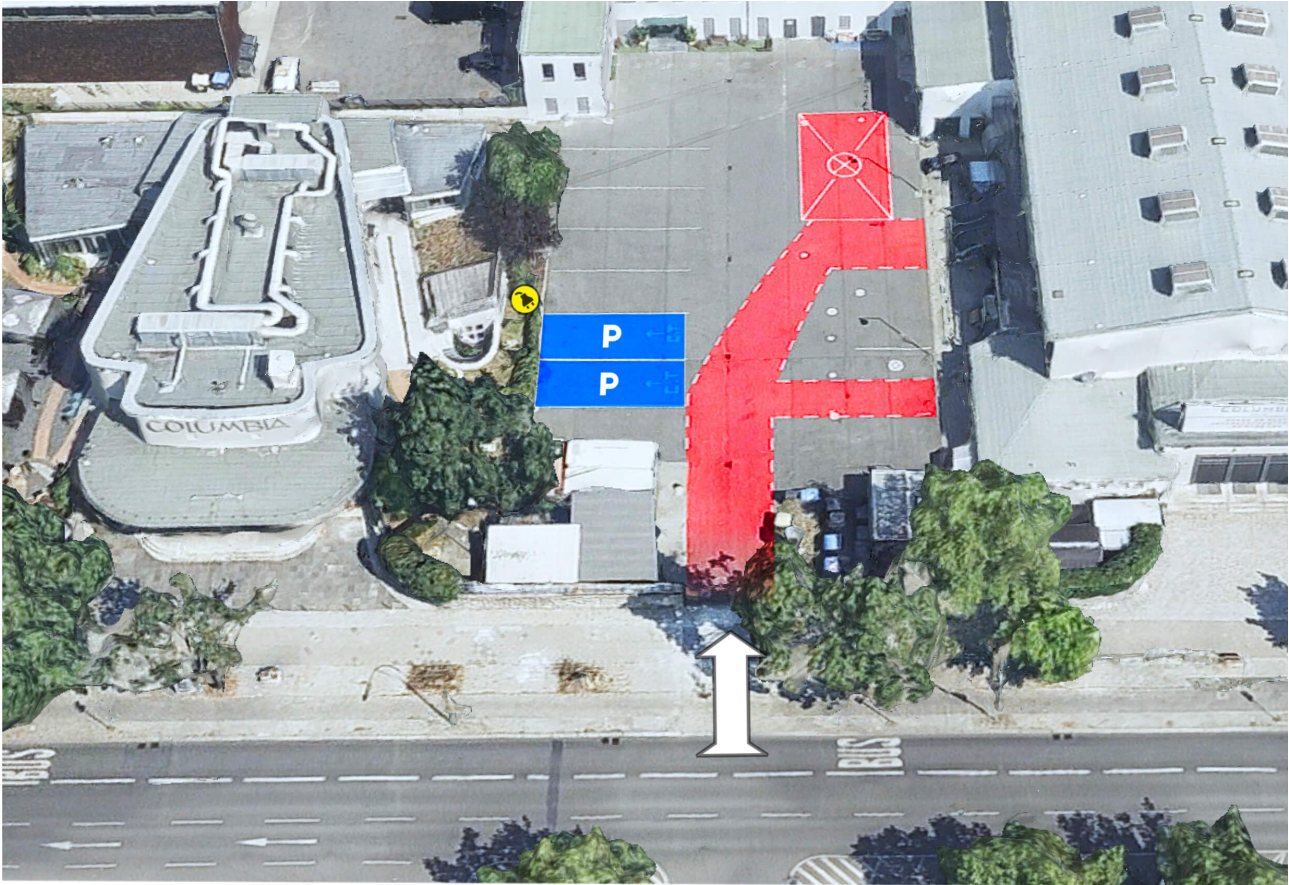

Floor Plan

Ground Floor

Ground Floor (cross section)

Basement

Parking

legend

- Emergency Lane
- P Parking Area
- ⚡ Bus Power

Bus Power	1 x 32 A CEE 400 V
	2 x 16 A CEE 400 V
	3 x 16 A Schuko 230 V