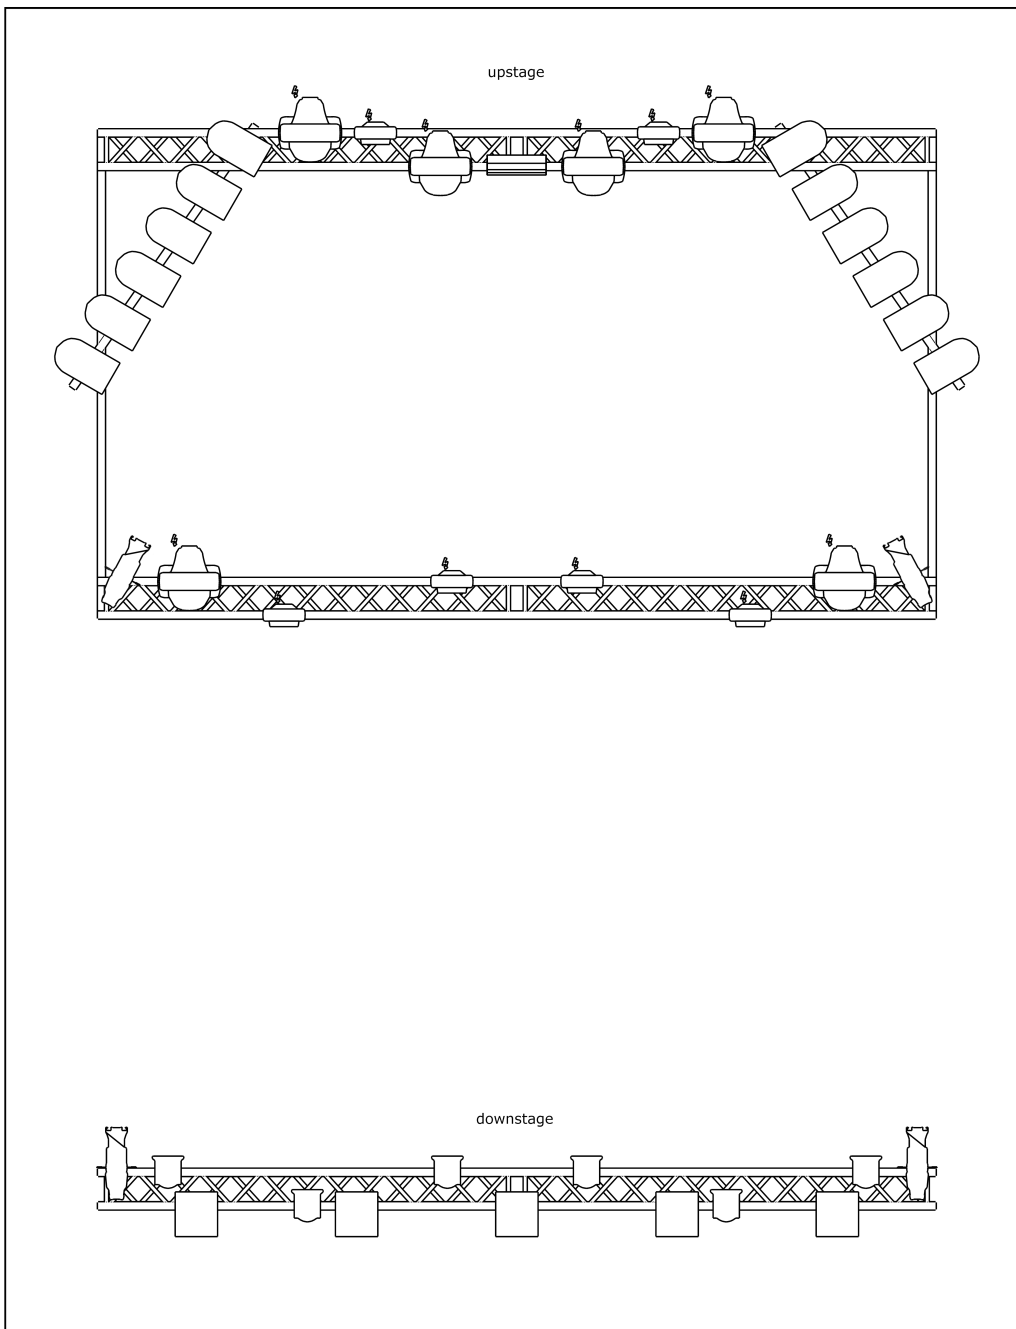

Power

1 x 32 A CEE 3-Phase 400 V

1 x 16 A CEE 3-Phase 400 V

6 x 16 A Schuko single Phase 230 V Laka Plugbox

3 x 16 A Schuko single Phase 230 V

1 x Adapter 32 A to 63 A CEE 3-phase 400 V

1 x Adapter 16 A to 32 A CEE 3-phase 400 V